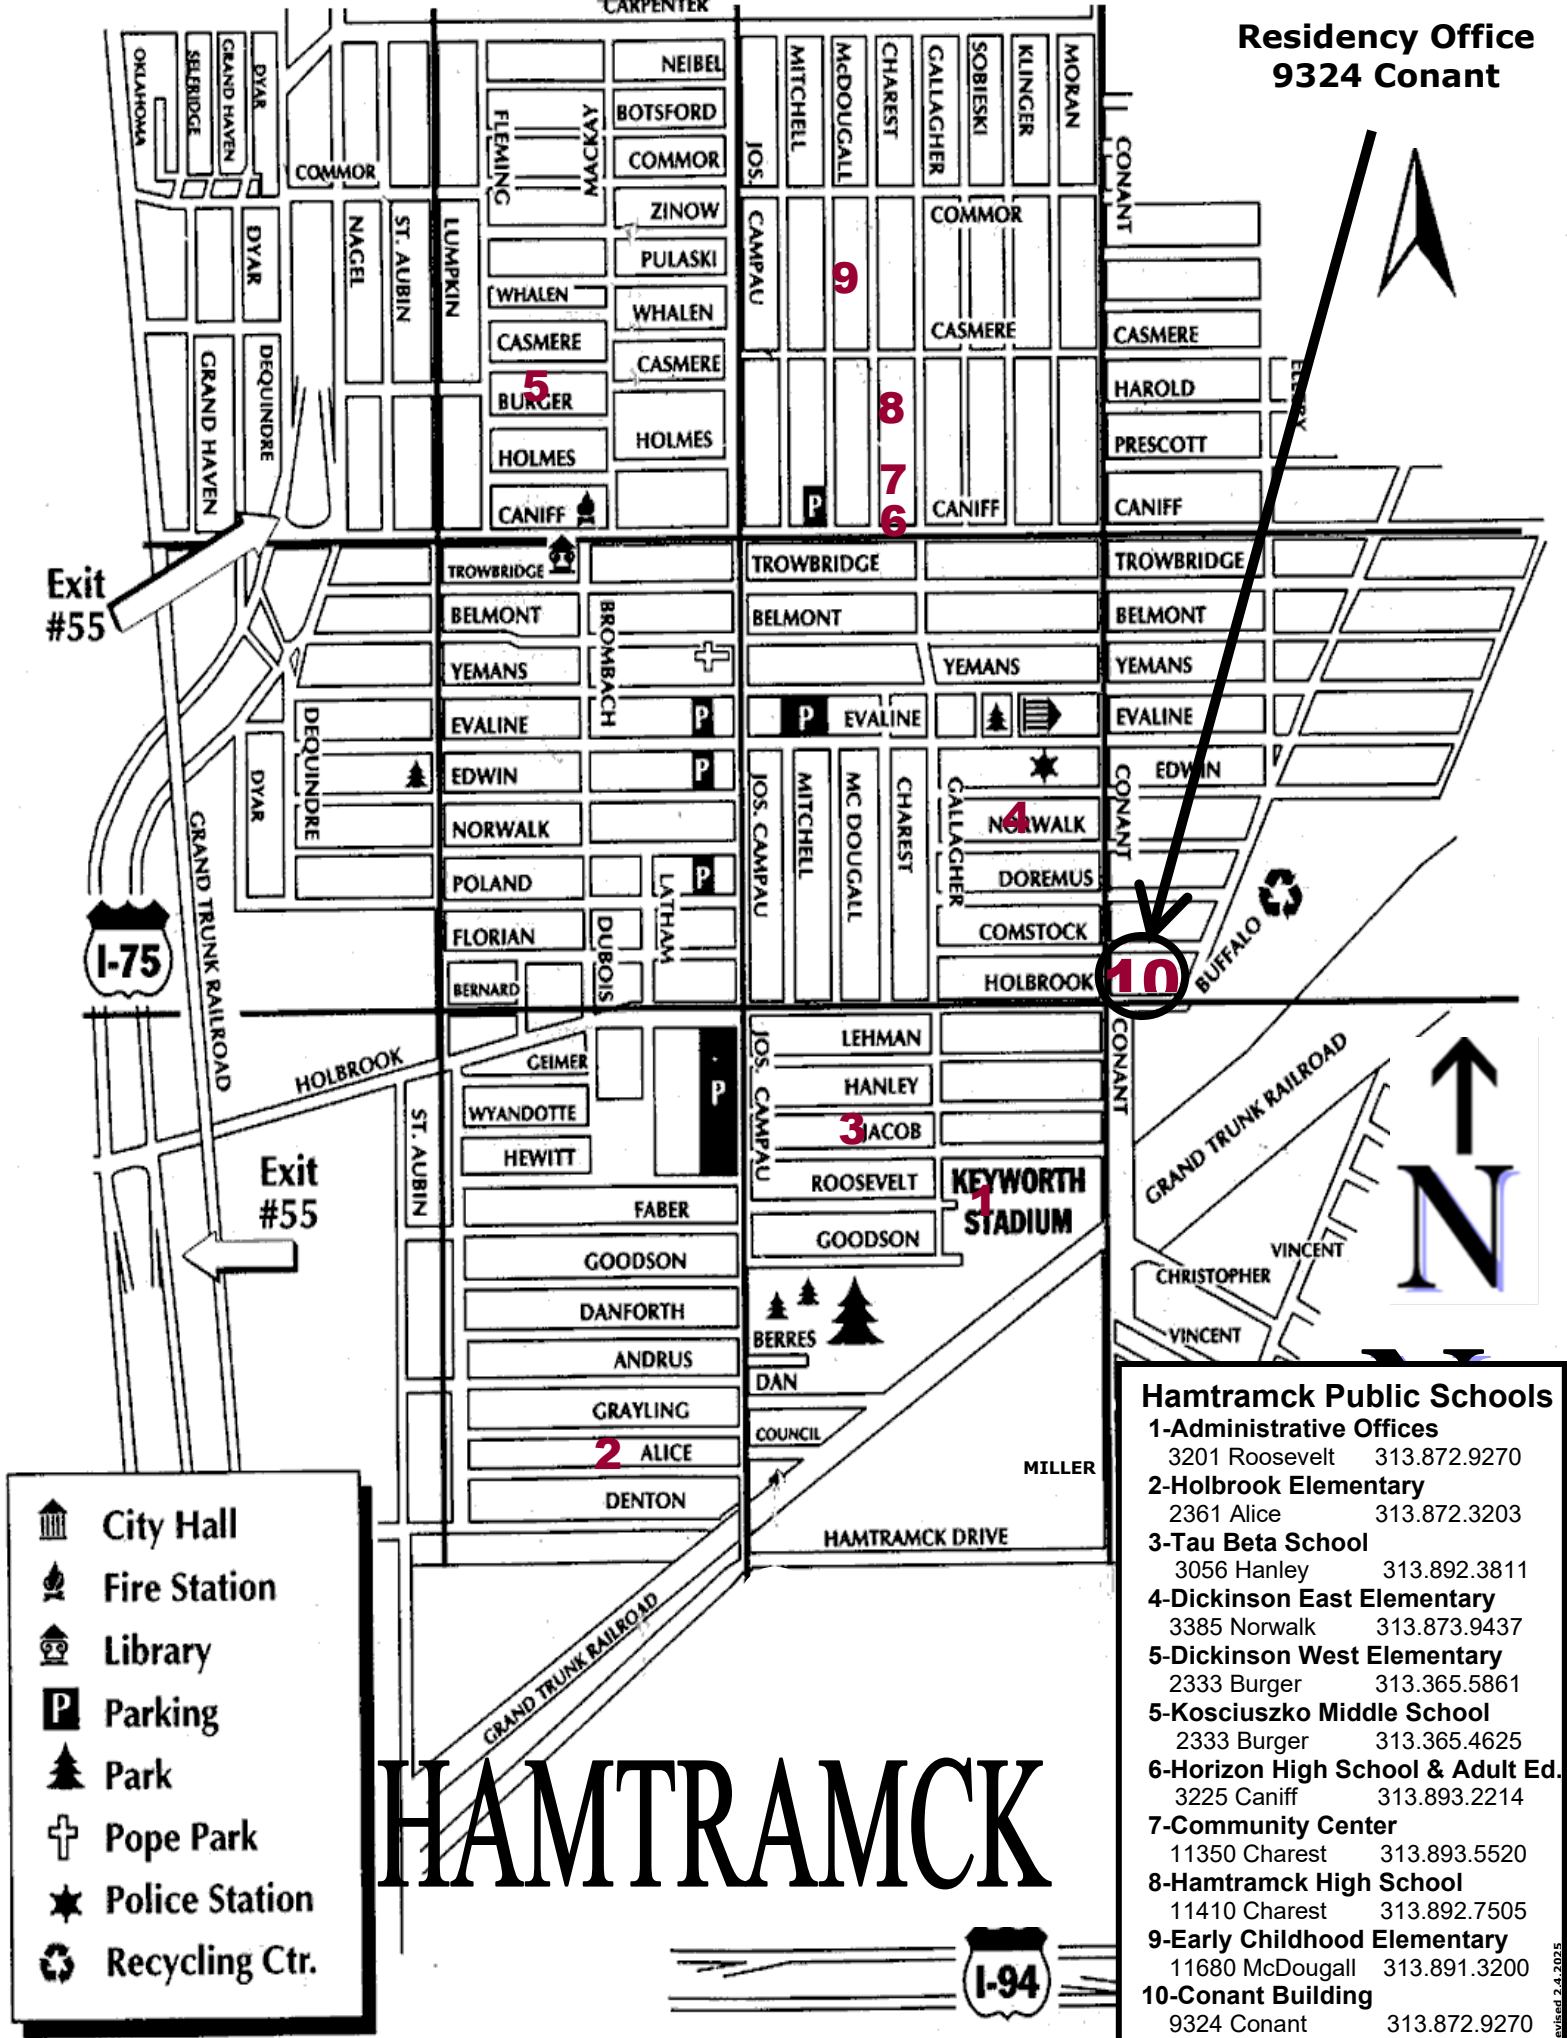

Residency Office  
9324 Conant

Hamtramck Public Schools		
<b>1-Administrative Offices</b>		
3201 Roosevelt	313.872.9270	
<b>2-Holbrook Elementary</b>		
2361 Alice	313.872.3203	
<b>3-Tau Beta School</b>		
3056 Hanley	313.892.3811	
<b>4-Dickinson East Elementary</b>		
3385 Norwalk	313.873.9437	
<b>5-Dickinson West Elementary</b>		
2333 Burger	313.365.5861	
<b>5-Kosciuszko Middle School</b>		
2333 Burger	313.365.4625	
<b>6-Horizon High School &amp; Adult Ed.</b>		
3225 Caniff	313.893.2214	
<b>7-Community Center</b>		
11350 Charest	313.893.5520	
<b>8-Hamtramck High School</b>		
11410 Charest	313.892.7505	
<b>9-Early Childhood Elementary</b>		
11680 McDougall	313.891.3200	
<b>10-Conant Building</b>		
9324 Conant	313.872.9270	

- City Hall
- Fire Station
- Library
- Parking
- Park
- Pope Park
- Police Station
- Recycling Ctr.